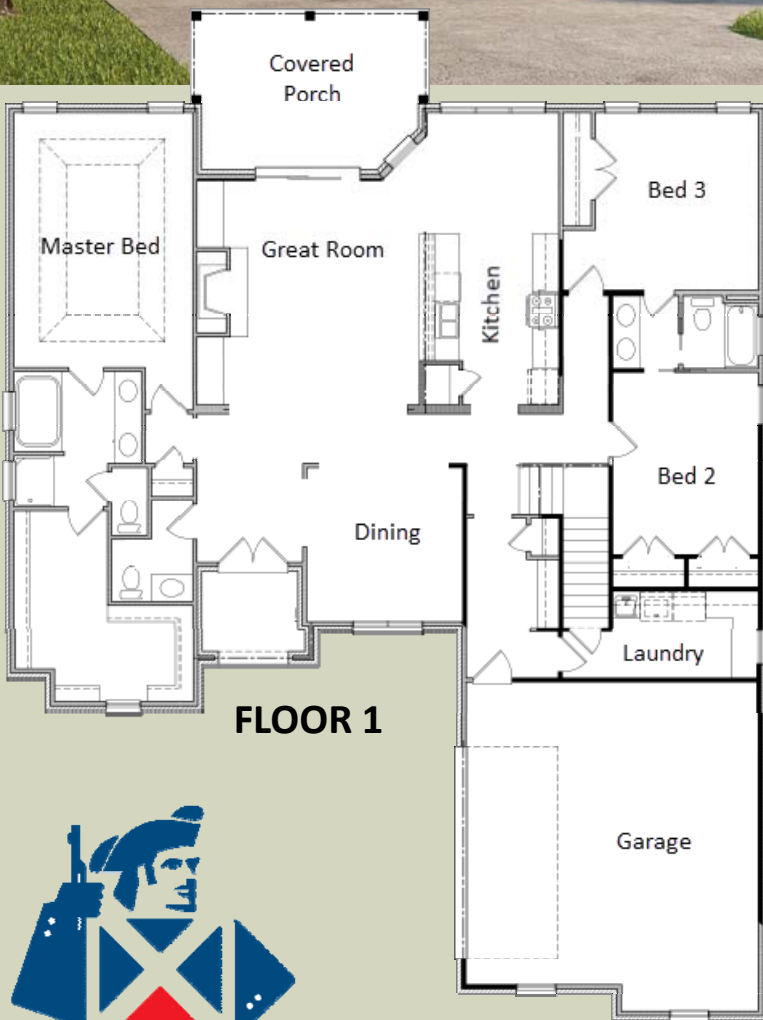

Andrew 4

Square Footage

Total:	2736
First Floor:	2337
Bonus Room:	399
Garage:	560

865-671-9196
www.sentinelbuilders.com

JUDY TEASLEY
865-694-5904